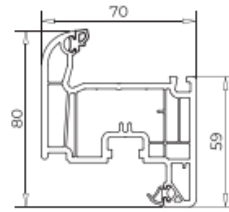

TECHNICAL SPECIFICATIONS

VEKA 70

Framework

101.208

101.219

101.214

Sashes

103.232