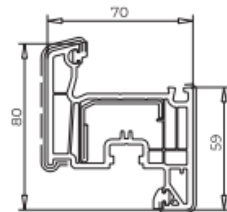

TECHNICAL SPECIFICATIONS

VEKA 70

Framework

101.208

101.219

101.214

Sashes

103.232

103.241

105.232

103.235

103.242

105.233

Sashes

103.229

Floating mullion