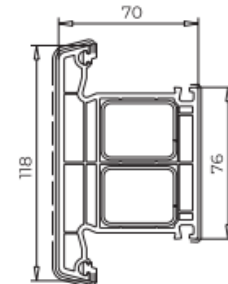

102.219

102.236

Fixed mullion

102.237

102.214

102.238

TECHNICAL SPECIFICATIONS

VEKA 70

Extensions

114.200

114.201

114.202

4.203

Joints

116.019

116.030