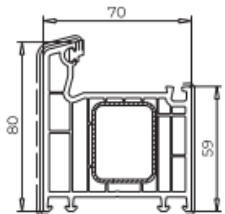

TECHNICAL SPECIFICATIONS

VEKA 70

Framework

101.208

101.219

101.214

Sashes

103.232