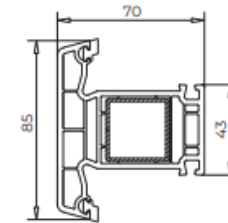

102.219

102.236

Fixed mullion

102.237

102.214

102.238

TECHNICAL SPECIFICATIONS

VEKA 70

Extensions

114.200

114.201

114.202

4.203

Joints

116.019

116.030