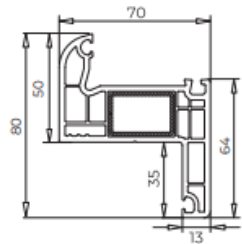

TECHNICAL SPECIFICATIONS

VEKA 70

Framework

101.208

101.219

101.214

Sashes

103.232